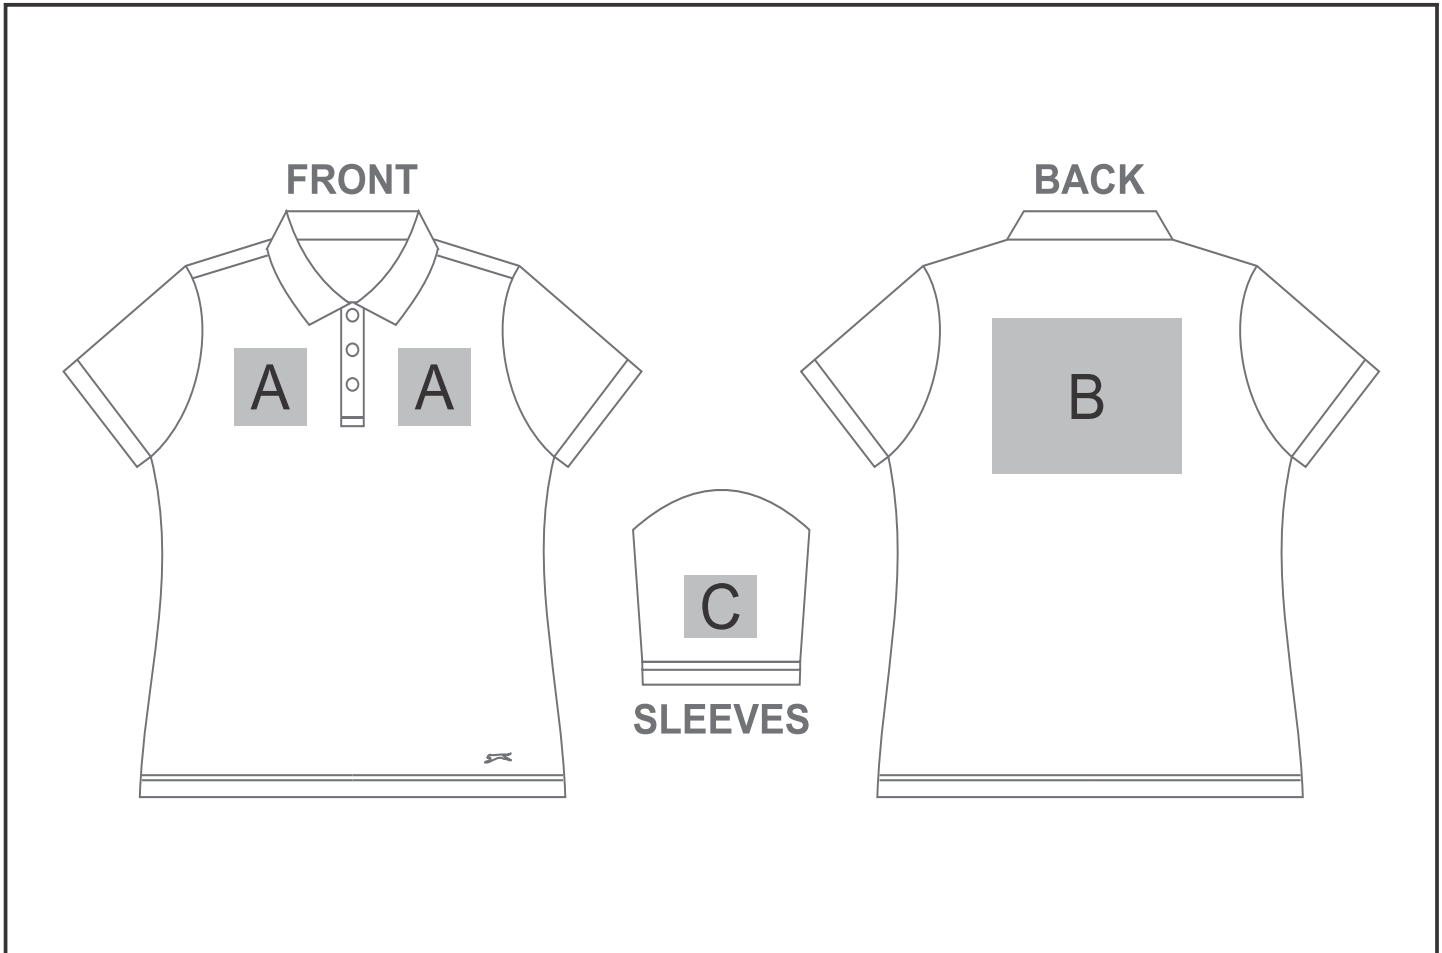

## Need to know:

- Includes 1-Position Embroidery OR 1-Position Digital Transfer OR 1-Position Deboss OR 1-Position Laser Engraving (setup fees apply)

- **DTC/EMB inclusive Parameters:** Left/Right Chest or Back = 100mm x 100mm

## Branding Options:

Position	Branding Method (Branding Code)	No. of Colours	Dimension
A	Embroidery (EM-CLOTHING)	N/A	100mm wide x 100mm high
A	Digital Transfer Clothing A6 (DTC-A6)	Full Colour	100mm wide x 100mm high
A	Screen Print (SA)	6 Colours	100mm wide x 80mm high
A	Laser Engraving (LG)	N/A	100mm wide x 80mm high
A	Debossing Clothing (BOS-C)	N/A	100mm wide x 60mm high
A	Sublimation (SUB-A)	Full Colour	100mm wide x 80mm high

A	Silicone (STP-A)	N/A	30mm wide x 30mm high
A	Silicone (STP-B)	N/A	50mm wide x 50mm high
A	Silicone (STP-C)	N/A	80mm wide x 80mm high
A	Silicone (STP-D)	N/A	100mm wide x 40mm high

B	Embroidery (EM-CLOTHING)	N/A	200mm wide x 200mm high
B	Digital Transfer Clothing A6 (DTC-A6)	Full Colour	105mm wide x 148mm high
B	Digital Transfer Clothing A5 (DTC-A5)	Full Colour	210mm wide x 148mm high
B	Screen Print (SA)	6 Colours	260mm wide x 260mm high
B	Sublimation (SUB-A)	Full Colour	260mm wide x 200mm high
B	Silicone (STP-A)	N/A	30mm wide x 30mm high
B	Silicone (STP-B)	N/A	50mm wide x 50mm high
B	Silicone (STP-C)	N/A	80mm wide x 80mm high
B	Silicone (STP-D)	N/A	120mm wide x 40mm high

C	Embroidery (EM-CLOTHING)	N/A	50mm wide x 50mm high
C	Digital Transfer Clothing A6 (DTC-A6)	Full Colour	50mm wide x 50mm high
C	Screen Print (SA)	6 Colours	60mm wide x 60mm high
C	Laser Engraving (LG)	N/A	100mm wide x 60mm high
C	Debossing Clothing (BOS-C)	N/A	50mm wide x 30mm high
C	Sublimation (SUB-A)	Full Colour	60mm wide x 60mm high
C	Silicone (STP-A)	N/A	30mm wide x 30mm high
C	Silicone (STP-B)	N/A	50mm wide x 50mm high
C	Silicone (STP-C)	N/A	60mm wide x 60mm high